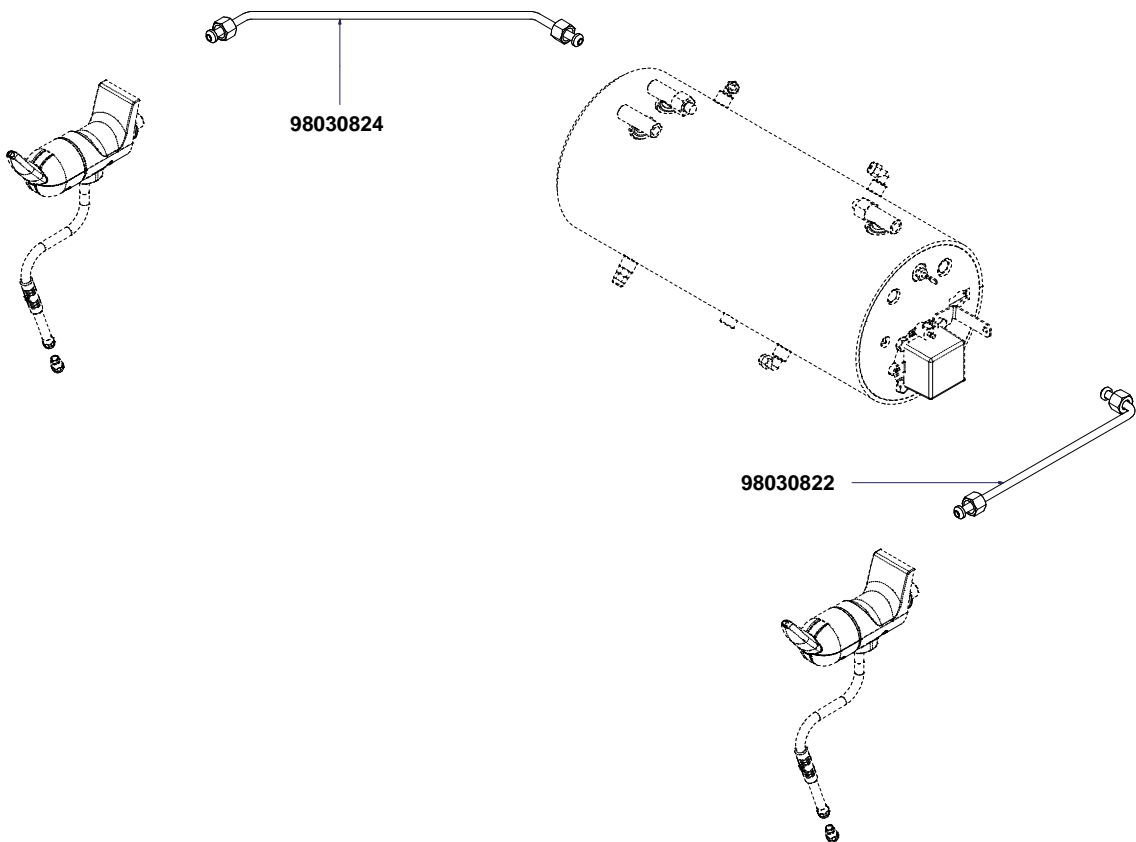

COMPONENTI MISCELATORE ACQUA CALDA E TUBI VAPORE

HOT WATER MIXED COMPONENTS & STEAM TUBES

V
A
3
8
8

Victoria Arduino

dal 1905

* SPECIFICARE VERSIONE
SPECIFICY VERSION

TAV 08