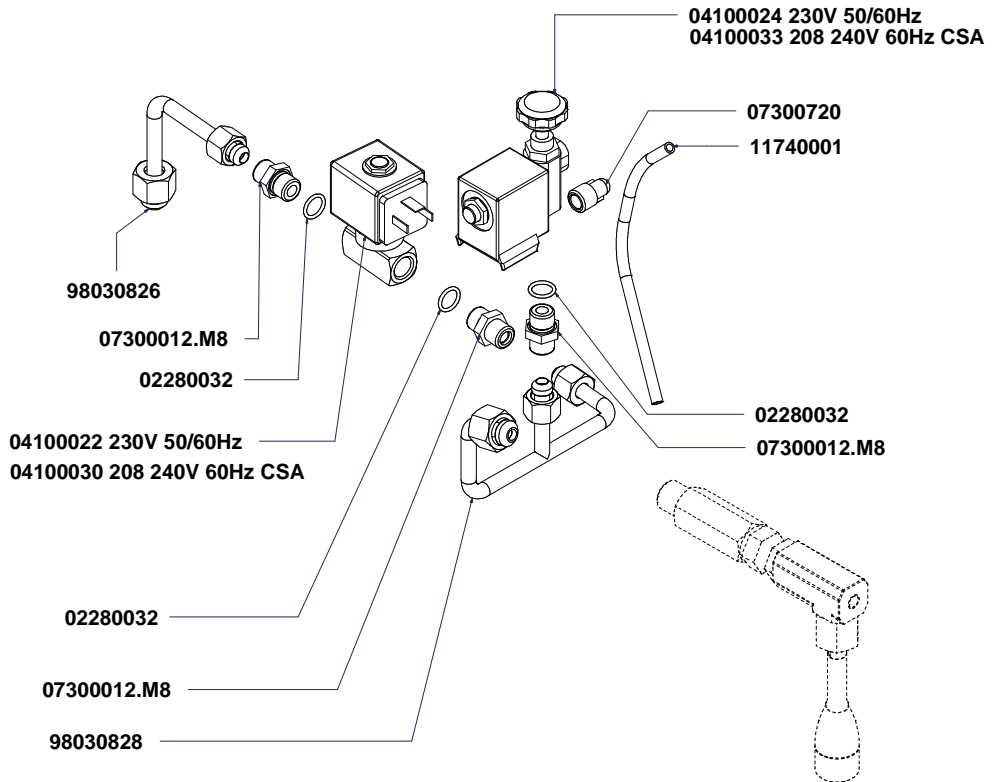

COMPONENTI MISCELATORE ACQUA CALDA E TUBI VAPORE

HOT WATER MIXED COMPONENTS & STEAM TUBES

V
A
3
8
8

Victoria Arduino

dal 1905

* SPECIFICARE VERSIONE
SPECIFICY VERSION

TAV 08